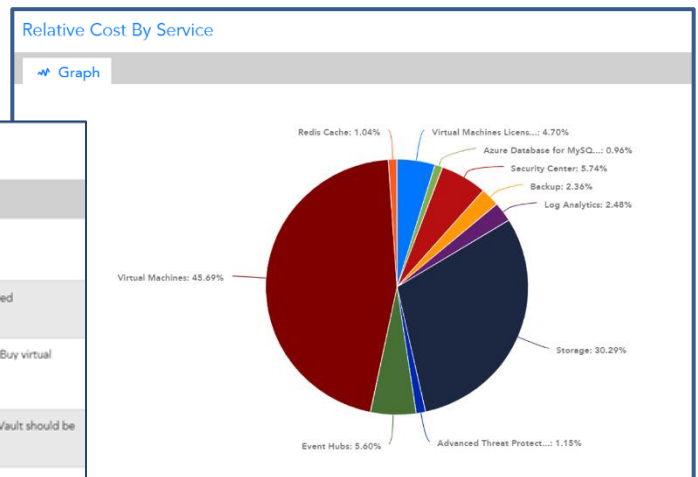

### Long View's Azure CSP Dashboard

Azure Advisor Recommendations	
Data	
150+ Alerts   1 2 3 4 5 →	
Apr 05 06:55 (1 h)	category: Security impact: Low impacted resource: Diagnostic logs in Virtual Machine Scale Sets should be enabled recommendationTypeId: Diagnostic logs in Virtual Machine Scale Sets should be enabled subscription
Apr 05 06:01 (1 h)	category: Cost impact: High impacted resource: Standard_DS12_v2 virtual machines in canadacentral problem: Buy virtual machine reserved instances to save money over pay-as-you-go costs recommendation
Apr 05 05:31 (1 h)	category: Security impact: Low impacted resource: nrm-app-kv-iasimfwf3qs problem: Diagnostic logs in Key Vault should be enabled recommendation
Apr 05 04:00 (1 h)	category: Operational Excellence impact: High impacted resource: Add Azure Monitor to your virtual machine (VM) labeled as production recommendation